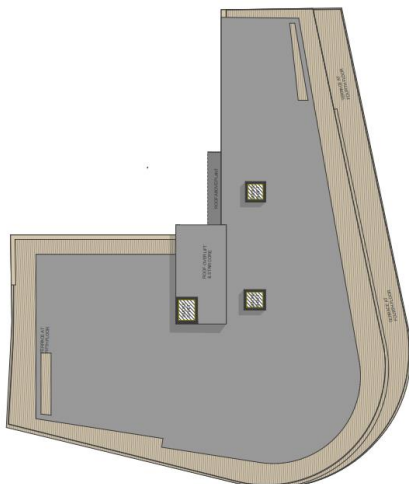

Appendix 5a: 22/0168 – New South Prom – South Site – plans

Location plan:

Proposed site layout plan:

Ground floor plan:

First, second and third floor plan:

Fourth floor plan:

Fifth floor plan:

Roof plan:

Visual looking south towards Coast Point:

Visual:

Visual: